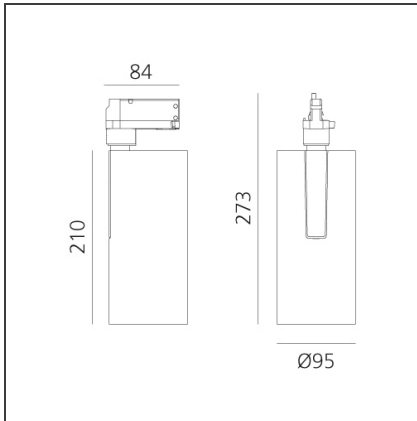

Vector Track 95 35W 60° 2700K DALI Eutrac Brushed copper

IP20 Dimmerable: + -

DESIGN BY

Carlotta de Bevilacqua

DESCRIPTION

Three sizes with three different beam angles each (spot, flood, wide flood) obtained by means of refractive or hybrid optical units. Vector 55 track DALI zoom optic (22°-32°). Junction arm integrated in the spotlight's body to keep the barycentre aligned with the track and prevent any imbalance in possible suspension versions of the track. The junction allows 360° rotation and 90° tilting for maximum emission adjustment freedom. Vector 95 available only in track version. Version with compact 4-conductor (3p+n) adapter with hidden LED driver and not-dimmable phase selector.

TECHNICAL DRAWINGS

FEATURES

Article Code:	AN31818	Series:	Indoor, 2018
Colour:	Brushed copper		Artemide Collection
Installation:	Projector, Track		
Environment:	Indoor		

DIMENSIONS

Height:	cm 27.3
Inclination:	-90+90
Rotation:	cm 360

INCLUDED SOURCES

Category:	LED	Color temperature (K):	2700K
Number:	1		
Watt:	35W		
Type:	0		

LUMINAIRE

Watt:	35W	Delivered lumens output (lm):	3119lm
		CCT:	2700K
		CRI:	90
		Dimmable Typology:	Dali

Notes