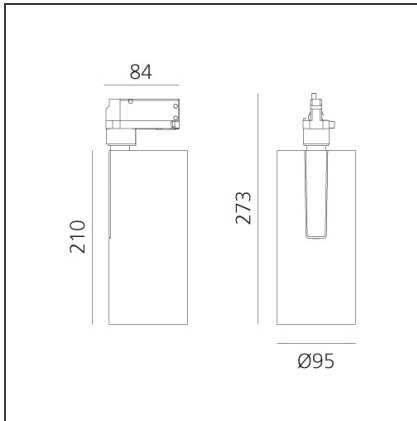

Vector Track 95 35W 60° 2700K DALI Eutrac Brushed bronze

IP20  Dimmerable: +  -

DESIGN BY

Carlotta de Bevilacqua

DESCRIPTION

Three sizes with three different beam angles each (spot, flood, wide flood) obtained by means of refractive or hybrid optical units. Vector 55 track DALI zoom optic (22°-32°). Junction arm integrated in the spotlight's body to keep the barycentre aligned with the track and prevent any imbalance in possible suspension versions of the track. The junction allows 360° rotation and 90° tilting for maximum emission adjustment freedom. Vector 95 available only in track version. Version with compact 4-conductor (3p+n) adapter with hidden LED driver and not-dimmable phase selector.

TECHNICAL DRAWINGS

FEATURES

Article Code:	AN31820	Series:	Indoor, 2018
Colour:	Brushed bronze		Artemide Collection
Installation:	Projector, Track		
Environment:	Indoor		

DIMENSIONS

Height:	cm 27.3
Inclination:	-90+90
Rotation:	cm 360

INCLUDED SOURCES

Category:	LED	Color temperature (K):	2700K
Number:	1		
Watt:	35W		
Type:	0		

LUMINAIRE

Watt:	35W	Delivered lumens output (lm):	3119lm
		CCT:	2700K
		CRI:	90
		Dimmable Typology:	Dali

Notes