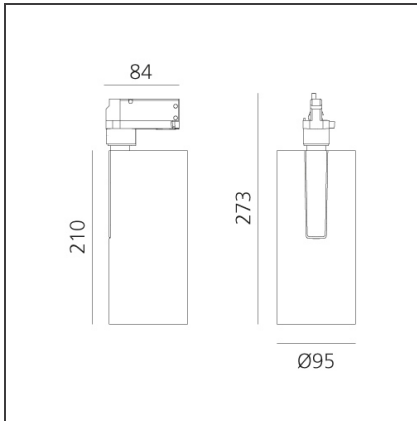

Vector Track 95 35W 60° 2700K DALI Eutrac Black

IP20 Dimmerable: +  -

DESIGN BY

Carlotta de Bevilacqua

DESCRIPTION

Three sizes with three different beam angles each (spot, flood, wide flood) obtained by means of refractive or hybrid optical units. Vector 55 track DALI zoom optic (22°-32°). Junction arm integrated in the spotlight's body to keep the barycentre aligned with the track and prevent any imbalance in possible suspension versions of the track. The junction allows 360° rotation and 90° tilting for maximum emission adjustment freedom. Vector 95 available only in track version. Version with compact 4-conductor (3p+n) adapter with hidden LED driver and not-dimmable phase selector.

TECHNICAL DRAWINGS

FEATURES

Article Code:	AN31804	Series:	Indoor, 2018
Colour:	Black		Artemide Collection
Installation:	Projector, Track		
Environment:	Indoor		

DIMENSIONS

Height:	cm 27.3
Inclination:	-90+90
Rotation:	cm 360

INCLUDED SOURCES

Category:	LED	Color temperature (K):	2700K
Number:	1		
Watt:	35W		
Type:	0		

LUMINAIRE

Watt:	35W	Delivered lumens output (lm):	3119lm
		CCT:	2700K
		CRI:	90
		Dimmable Typology:	Dali

Notes