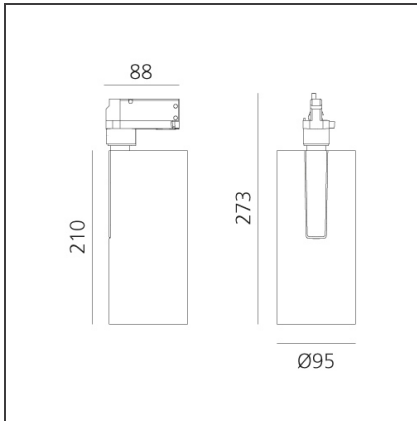

Vector Track 95 35W 60° 2700K DALI Brushed copper

IP20 Dimmerable: + -

DESIGN BY

Carlotta de Bevilacqua

DESCRIPTION

Three sizes with three different beam angles each (spot, flood, wide flood) obtained by means of refractive or hybrid optical units. Vector 55 track DALI zoom optic (22°-32°). Junction arm integrated in the spotlight's body to keep the barycentre aligned with the track and prevent any imbalance in possible suspension versions of the track. The junction allows 360° rotation and 90° tilting for maximum emission adjustment freedom. Vector 95 available only in track version. Version with compact 4-conductor (3p+n) adapter with hidden LED driver and not-dimmable phase selector.

TECHNICAL DRAWINGS

FEATURES

Article Code:	AN21818	Series:	Indoor, 2018
Colour:	Brushed copper		Artemide Collection
Installation:	Projector, Track		
Environment:	Indoor		

DIMENSIONS

Height:	cm 27.3
Inclination:	-90+90
Rotation:	cm 360

INCLUDED SOURCES

Category:	LED	Color temperature (K):	2700K
Number:	1		
Watt:	35W		
Type:	0		

LUMINAIRE

Watt:	35W	Delivered lumens output (lm):	3119lm
		CCT:	2700K
		CRI:	90
		Dimmable Typology:	Dali

Notes