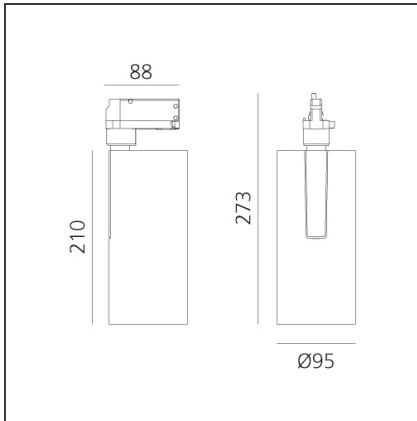

Vector Track 95 35W 60° 2700K DALI Brushed bronze

IP20 Dimmerable: +  -

DESIGN BY

Carlotta de Bevilacqua

DESCRIPTION

Three sizes with three different beam angles each (spot, flood, wide flood) obtained by means of refractive or hybrid optical units. Vector 55 track DALI zoom optic (22°-32°). Junction arm integrated in the spotlight's body to keep the barycentre aligned with the track and prevent any imbalance in possible suspension versions of the track. The junction allows 360° rotation and 90° tilting for maximum emission adjustment freedom. Vector 95 available only in track version. Version with compact 4-conductor (3p+n) adapter with hidden LED driver and not-dimmable phase selector.

TECHNICAL DRAWINGS

FEATURES

Article Code:	AN21820	Series:	Indoor, 2018
Colour:	Brushed bronze		Artemide Collection
Installation:	Projector, Track		
Environment:	Indoor		

DIMENSIONS

Height:	cm 27.3
Inclination:	-90+90
Rotation:	cm 360

INCLUDED SOURCES

Category:	LED	Color temperature (K):	2700K
Number:	1		
Watt:	35W		
Type:	0		

LUMINAIRE

Watt:	35W	Delivered lumens output (lm):	3119lm
		CCT:	2700K
		CRI:	90
		Dimmable Typology:	Dali

Notes