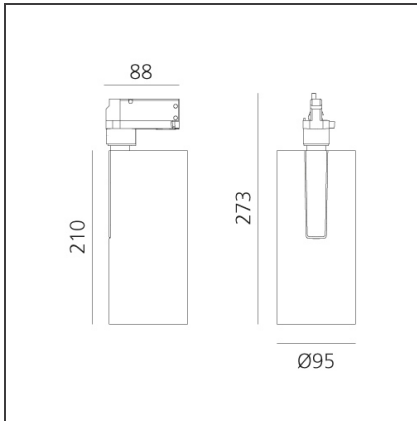

TECHNICAL DRAWINGS

FEATURES

Article Code:	AN21804	Series:	Indoor, 2018
Colour:	Black		Artemide Collection
Installation:	Projector, Track		
Environment:	Indoor		

DIMENSIONS

Height:	cm 27.3
Inclination:	-90+90
Rotation:	cm 360

INCLUDED SOURCES

Category:	LED	Color temperature (K):	2700K
Number:	1		
Watt:	35W		
Type:	0		

LUMINAIRE

Watt:	35W	Delivered lumens output (lm):	3119lm
		CCT:	2700K
		CRI:	90
		Dimmable Typology:	Dali

Notes

220/240Vac 50/60Hz Electronic ballast included.