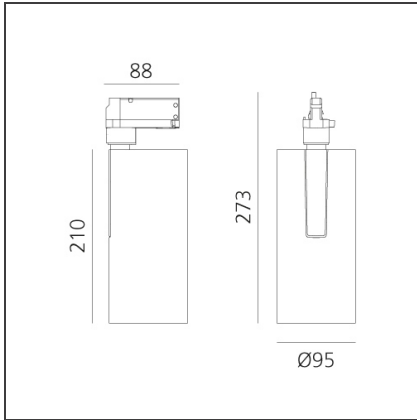

Vector Track 95 35W 24° 4000K Undimmable White

IP20 

DESIGN BY

Carlotta de Bevilacqua

DESCRIPTION

Three sizes with three different beam angles each (spot, flood, wide flood) obtained by means of refractive or hybrid optical units. Vector 55 track DALI zoom optic (22°-32°). Junction arm integrated in the spotlight's body to keep the barycentre aligned with the track and prevent any imbalance in possible suspension versions of the track. The junction allows 360° rotation and 90° tilting for maximum emission adjustment freedom. Vector 95 available only in track version. Version with compact 4-conductor (3p+n) adapter with hidden LED driver and not-dimmable phase selector.

TECHNICAL DRAWINGS

FEATURES

Article Code:	AN25201	Series:	Indoor, 2018 Artemide Collection
Colour:	White		
Installation:	Projector, Track		
Environment:	Indoor		

DIMENSIONS

Height:	cm 27.3
Inclination:	-90+90
Rotation:	cm 360

INCLUDED SOURCES

Category:	LED	Color temperature (K):	4000K
Number:	1	CRI:	90
Watt:	35W		
Type:	0		
Class:	A		

LUMINAIRE

Watt:	35W	Delivered lumens output (lm):	3122lm
		CCT:	4000K
		CRI:	90

Notes

220/240Vac 50/60Hz Electronic ballast included.