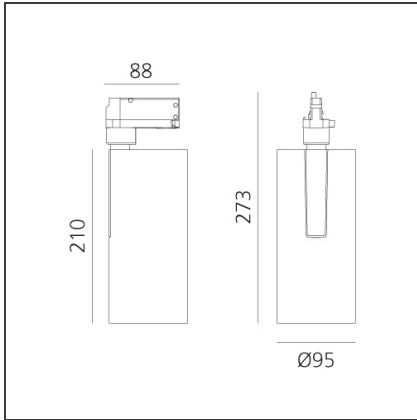

Vector Track 95 35W 24° 4000K Undimmable Brushed Silver

IP20 

DESIGN BY

Carlotta de Bevilacqua

DESCRIPTION

Three sizes with three different beam angles each (spot, flood, wide flood) obtained by means of refractive or hybrid optical units. Vector 55 track DALI zoom optic (22°-32°). Junction arm integrated in the spotlight's body to keep the barycentre aligned with the track and prevent any imbalance in possible suspension versions of the track. The junction allows 360° rotation and 90° tilting for maximum emission adjustment freedom. Vector 95 available only in track version. Version with compact 4-conductor (3p+n) adapter with hidden LED driver and not-dimmable phase selector.

TECHNICAL DRAWINGS

FEATURES

Article Code:	AN25215	Series:	Indoor, 2018 Artemide Collection
Colour:	Brushed Silver		
Installation:	Projector, Track		
Environment:	Indoor		

DIMENSIONS

Height:	cm 27.3
Inclination:	-90+90
Rotation:	cm 360

INCLUDED SOURCES

Category:	LED	Color temperature (K):	4000K
Number:	1	CRI:	90
Watt:	35W		
Type:	0		
Class:	A		

LUMINAIRE

Watt:	35W	Delivered lumens output (lm):	3122lm
		CCT:	4000K
		CRI:	90

Notes

220/240Vac 50/60Hz Electronic ballast included.