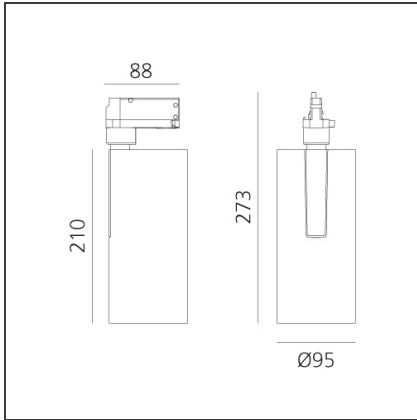

Vector Track 95 35W 24° 4000K Undimmable Brushed Bronze

IP20 

DESIGN BY

Carlotta de Bevilacqua

DESCRIPTION

Three sizes with three different beam angles each (spot, flood, wide flood) obtained by means of refractive or hybrid optical units. Vector 55 track DALI zoom optic (22°-32°). Junction arm integrated in the spotlight's body to keep the barycentre aligned with the track and prevent any imbalance in possible suspension versions of the track. The junction allows 360° rotation and 90° tilting for maximum emission adjustment freedom. Vector 95 available only in track version. Version with compact 4-conductor (3p+n) adapter with hidden LED driver and not-dimmable phase selector.

TECHNICAL DRAWINGS

FEATURES

Article Code:	AN25220	Series:	Indoor, 2018 Artemide Collection
Colour:	Brushed Bronze		
Installation:	Projector, Track		
Environment:	Indoor		

DIMENSIONS

Height:	cm 27.3
Inclination:	-90+90
Rotation:	cm 360

INCLUDED SOURCES

Category:	LED	Color temperature (K):	4000K
Number:	1	CRI:	90
Watt:	35W		
Type:	0		
Class:	A		

LUMINAIRE

Watt:	35W	Delivered lumens output (lm):	3122lm
		CCT:	4000K
		CRI:	90

Notes

220/240Vac 50/60Hz Electronic ballast included.