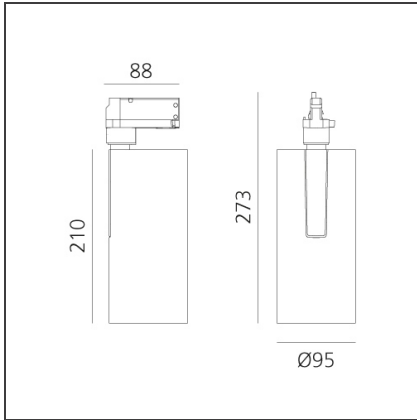

TECHNICAL DRAWINGS

FEATURES

Article Code:	AN25204	Series:	Indoor, 2018 Artemide Collection
Colour:	Black		
Installation:	Projector, Track		
Environment:	Indoor		

DIMENSIONS

Height:	cm 27.3
Inclination:	-90+90
Rotation:	cm 360

INCLUDED SOURCES

Category:	LED	Color temperature (K):	4000K
Number:	1	CRI:	90
Watt:	35W		
Type:	0		
Class:	A		

LUMINAIRE

Watt:	35W	Delivered lumens output (lm):	3122lm
		CCT:	4000K
		CRI:	90

Notes

220/240Vac 50/60Hz Electronic ballast included.