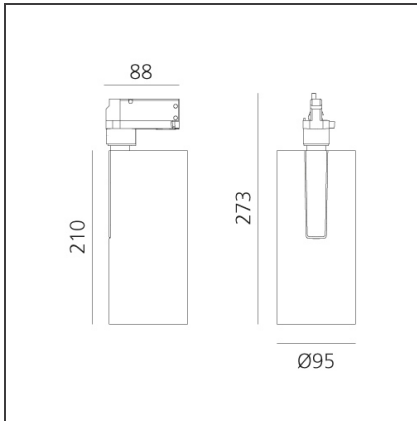

Vector Track 95 35W 24° 4000K DALI White

IP20 Dimmerable: +  -

DESIGN BY

Carlotta de Bevilacqua

DESCRIPTION

Three sizes with three different beam angles each (spot, flood, wide flood) obtained by means of refractive or hybrid optical units. Vector 55 track DALI zoom optic (22°-32°). Junction arm integrated in the spotlight's body to keep the barycentre aligned with the track and prevent any imbalance in possible suspension versions of the track. The junction allows 360° rotation and 90° tilting for maximum emission adjustment freedom. Vector 95 available only in track version. Version with compact 4-conductor (3p+n) adapter with hidden LED driver and not-dimmable phase selector.

TECHNICAL DRAWINGS

FEATURES

Article Code:	AN25701	Series:	Indoor, 2018
Colour:	White		Artemide Collection
Installation:	Projector, Track		
Environment:	Indoor		

DIMENSIONS

Height:	cm 27.3
Inclination:	-90+90
Rotation:	cm 360

INCLUDED SOURCES

Category:	LED	Color temperature (K):	4000K
Number:	1	CRI:	90
Watt:	35W		
Type:	0		
Class:	A		

LUMINAIRE

Watt:	35W	Delivered lumens output (lm):	3122lm
		CCT:	4000K
		CRI:	90
		Dimmable Typology:	Dali