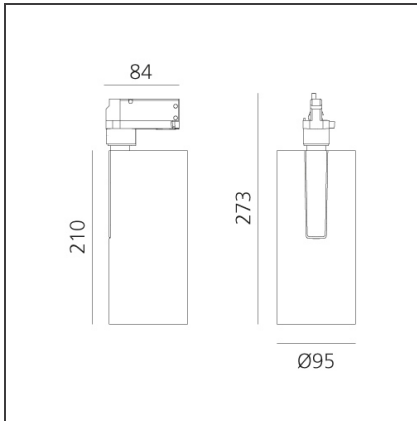

TECHNICAL DRAWINGS

FEATURES

Article Code:	AN35701	Series:	Indoor, 2018
Colour:	White		Artemide Collection
Installation:	Projector, Track		
Environment:	Indoor		

DIMENSIONS

Height:	cm 27.3
Inclination:	-90+90
Rotation:	cm 360

INCLUDED SOURCES

Category:	LED	Color temperature (K):	4000K
Number:	1	CRI:	90
Watt:	35W		
Type:	0		
Class:	A		

LUMINAIRE

Watt:	35W	Delivered lumens output (lm):	3122lm
		CCT:	4000K
		CRI:	90
		Dimmable Typology:	Dali

Notes

220/240Vac 50/60Hz Electronic ballast included.