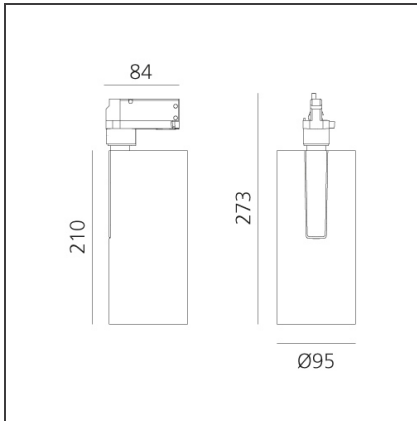

Vector Track 95 35W 24° 4000K DALI Eutrac Brushed Silver

IP20 Dimmerable: + -

DESIGN BY

Carlotta de Bevilacqua

DESCRIPTION

Three sizes with three different beam angles each (spot, flood, wide flood) obtained by means of refractive or hybrid optical units. Vector 55 track DALI zoom optic (22°-32°). Junction arm integrated in the spotlight's body to keep the barycentre aligned with the track and prevent any imbalance in possible suspension versions of the track. The junction allows 360° rotation and 90° tilting for maximum emission adjustment freedom. Vector 95 available only in track version. Version with compact 4-conductor (3p+n) adapter with hidden LED driver and not-dimmable phase selector.

TECHNICAL DRAWINGS

FEATURES

Article Code:	AN35715	Series:	Indoor, 2018
Colour:	Brushed Silver		Artemide Collection
Installation:	Projector, Track		
Environment:	Indoor		

DIMENSIONS

Height:	cm 27.3
Inclination:	-90+90
Rotation:	cm 360

INCLUDED SOURCES

Category:	LED	Color temperature (K):	4000K
Number:	1	CRI:	90
Watt:	35W		
Type:	0		
Class:	A		

LUMINAIRE

Watt:	35W	Delivered lumens output (lm):	3122lm
		CCT:	4000K
		CRI:	90
		Dimmable Typology:	Dali