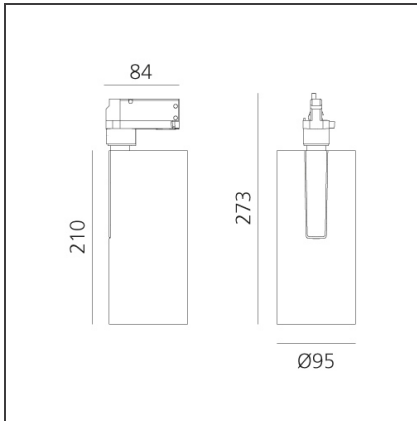

TECHNICAL DRAWINGS

FEATURES

Article Code:	AN35718	Series:	Indoor, 2018
Colour:	Brushed Copper		Artemide Collection
Installation:	Projector, Track		
Environment:	Indoor		

DIMENSIONS

Height:	cm 27.3
Inclination:	-90+90
Rotation:	cm 360

INCLUDED SOURCES

Category:	LED	Color temperature (K):	4000K
Number:	1	CRI:	90
Watt:	35W		
Type:	0		
Class:	A		

LUMINAIRE

Watt:	35W	Delivered lumens output (lm):	3122lm
		CCT:	4000K
		CRI:	90
		Dimmable Typology:	Dali

Notes

220/240Vac 50/60Hz Electronic ballast included.