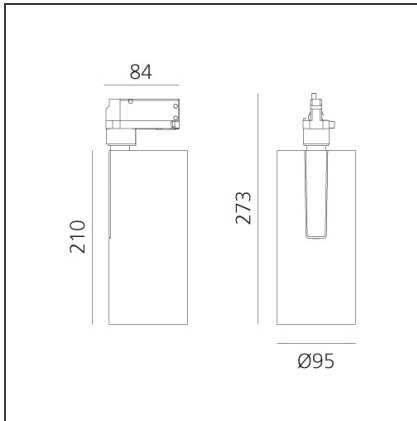

Vector Track 95 35W 24° 4000K DALI Eutrac Brushed Bronze

IP20 Dimmerable: + -

DESIGN BY

Carlotta de Bevilacqua

DESCRIPTION

Three sizes with three different beam angles each (spot, flood, wide flood) obtained by means of refractive or hybrid optical units. Vector 55 track DALI zoom optic (22°-32°). Junction arm integrated in the spotlight's body to keep the barycentre aligned with the track and prevent any imbalance in possible suspension versions of the track. The junction allows 360° rotation and 90° tilting for maximum emission adjustment freedom. Vector 95 available only in track version. Version with compact 4-conductor (3p+n) adapter with hidden LED driver and not-dimmable phase selector.

TECHNICAL DRAWINGS

FEATURES

Article Code:	AN35720	Series:	Indoor, 2018
Colour:	Brushed Bronze		Artemide Collection
Installation:	Projector, Track		
Environment:	Indoor		

DIMENSIONS

Height:	cm 27.3
Inclination:	-90+90
Rotation:	cm 360

INCLUDED SOURCES

Category:	LED	Color temperature (K):	4000K
Number:	1	CRI:	90
Watt:	35W		
Type:	0		
Class:	A		

LUMINAIRE

Watt:	35W	Delivered lumens output (lm):	3122lm
		CCT:	4000K
		CRI:	90
		Dimmable Typology:	Dali