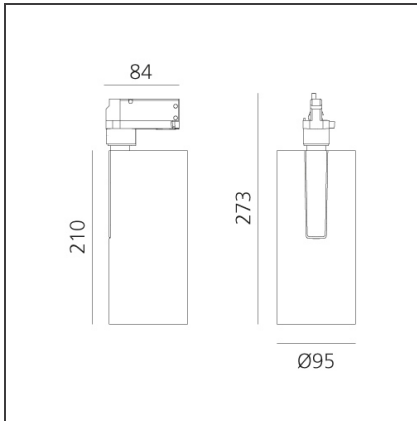

Vector Track 95 35W 24° 4000K DALI Eutrac Black

IP20 Dimmerable: +  -

DESIGN BY

Carlotta de Bevilacqua

DESCRIPTION

Three sizes with three different beam angles each (spot, flood, wide flood) obtained by means of refractive or hybrid optical units. Vector 55 track DALI zoom optic (22°-32°). Junction arm integrated in the spotlight's body to keep the barycentre aligned with the track and prevent any imbalance in possible suspension versions of the track. The junction allows 360° rotation and 90° tilting for maximum emission adjustment freedom. Vector 95 available only in track version. Version with compact 4-conductor (3p+n) adapter with hidden LED driver and not-dimmable phase selector.

TECHNICAL DRAWINGS

FEATURES

Article Code:	AN35704	Series:	Indoor, 2018
Colour:	Black		Artemide Collection
Installation:	Projector, Track		
Environment:	Indoor		

DIMENSIONS

Height:	cm 27.3
Inclination:	-90+90
Rotation:	cm 360

INCLUDED SOURCES

Category:	LED	Color temperature (K):	4000K
Number:	1	CRI:	90
Watt:	35W		
Type:	0		
Class:	A		

LUMINAIRE

Watt:	35W	Delivered lumens output (lm):	3122lm
		CCT:	4000K
		CRI:	90
		Dimmable Typology:	Dali