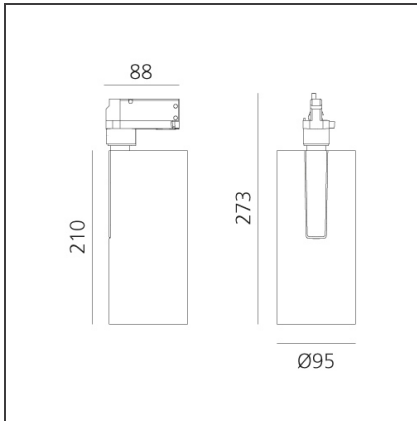

Vector Track 95 35W 24° 4000K DALI Brushed Silver

IP20 Dimmerable: + -

DESIGN BY

Carlotta de Bevilacqua

DESCRIPTION

Three sizes with three different beam angles each (spot, flood, wide flood) obtained by means of refractive or hybrid optical units. Vector 55 track DALI zoom optic (22°-32°). Junction arm integrated in the spotlight's body to keep the barycentre aligned with the track and prevent any imbalance in possible suspension versions of the track. The junction allows 360° rotation and 90° tilting for maximum emission adjustment freedom. Vector 95 available only in track version. Version with compact 4-conductor (3p+n) adapter with hidden LED driver and not-dimmable phase selector.

TECHNICAL DRAWINGS

FEATURES

Article Code:	AN25715	Series:	Indoor, 2018
Colour:	Brushed Silver		Artemide Collection
Installation:	Projector, Track		
Environment:	Indoor		

DIMENSIONS

Height:	cm 27.3
Inclination:	-90+90
Rotation:	cm 360

INCLUDED SOURCES

Category:	LED	Color temperature (K):	4000K
Number:	1	CRI:	90
Watt:	35W		
Type:	0		
Class:	A		

LUMINAIRE

Watt:	35W	Delivered lumens output (lm):	3122lm
		CCT:	4000K
		CRI:	90
		Dimmable Typology:	Dali