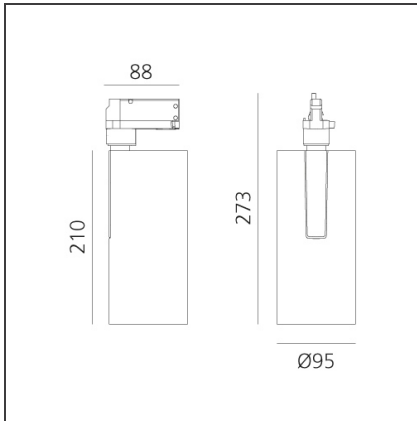

TECHNICAL DRAWINGS

FEATURES

Article Code:	AN25718	Series:	Indoor, 2018
Colour:	Brushed Copper		Artemide Collection
Installation:	Projector, Track		
Environment:	Indoor		

DIMENSIONS

Height:	cm 27.3
Inclination:	-90+90
Rotation:	cm 360

INCLUDED SOURCES

Category:	LED	Color temperature (K):	4000K
Number:	1	CRI:	90
Watt:	35W		
Type:	0		
Class:	A		

LUMINAIRE

Watt:	35W	Delivered lumens output (lm):	3122lm
		CCT:	4000K
		CRI:	90
		Dimmable Typology:	Dali

Notes

220/240Vac 50/60Hz Electronic ballast included.