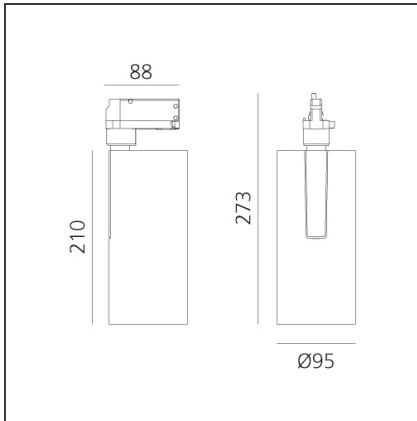

Vector Track 95 35W 24° 4000K DALI Brushed Bronze

IP20 Dimmerable: + -

DESIGN BY

Carlotta de Bevilacqua

DESCRIPTION

Three sizes with three different beam angles each (spot, flood, wide flood) obtained by means of refractive or hybrid optical units. Vector 55 track DALI zoom optic (22°-32°). Junction arm integrated in the spotlight's body to keep the barycentre aligned with the track and prevent any imbalance in possible suspension versions of the track. The junction allows 360° rotation and 90° tilting for maximum emission adjustment freedom. Vector 95 available only in track version. Version with compact 4-conductor (3p+n) adapter with hidden LED driver and not-dimmable phase selector.

TECHNICAL DRAWINGS

FEATURES

Article Code:	AN25720	Series:	Indoor, 2018
Colour:	Brushed Bronze		Artemide Collection
Installation:	Projector, Track		
Environment:	Indoor		

DIMENSIONS

Height:	cm 27.3
Inclination:	-90+90
Rotation:	cm 360

INCLUDED SOURCES

Category:	LED	Color temperature (K):	4000K
Number:	1	CRI:	90
Watt:	35W		
Type:	0		
Class:	A		

LUMINAIRE

Watt:	35W	Delivered lumens output (lm):	3122lm
		CCT:	4000K
		CRI:	90
		Dimmable Typology:	Dali