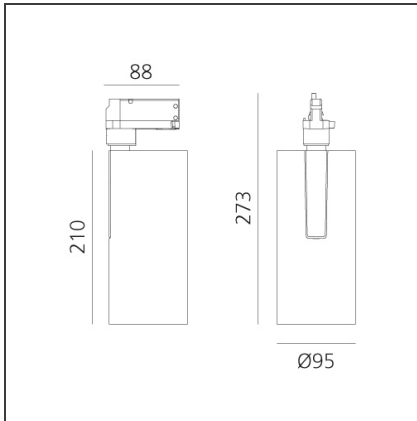

Vector Track 95 35W 24° 4000K DALI Black

IP20 Dimmerable: +  -

DESIGN BY

Carlotta de Bevilacqua

DESCRIPTION

Three sizes with three different beam angles each (spot, flood, wide flood) obtained by means of refractive or hybrid optical units. Vector 55 track DALI zoom optic (22°-32°). Junction arm integrated in the spotlight's body to keep the barycentre aligned with the track and prevent any imbalance in possible suspension versions of the track. The junction allows 360° rotation and 90° tilting for maximum emission adjustment freedom. Vector 95 available only in track version. Version with compact 4-conductor (3p+n) adapter with hidden LED driver and not-dimmable phase selector.

TECHNICAL DRAWINGS

FEATURES

Article Code:	AN25704	Series:	Indoor, 2018
Colour:	Black		Artemide Collection
Installation:	Projector, Track		
Environment:	Indoor		

DIMENSIONS

Height:	cm 27.3
Inclination:	-90+90
Rotation:	cm 360

INCLUDED SOURCES

Category:	LED	Color temperature (K):	4000K
Number:	1	CRI:	90
Watt:	35W		
Type:	0		
Class:	A		

LUMINAIRE

Watt:	35W	Delivered lumens output (lm):	3122lm
		CCT:	4000K
		CRI:	90
		Dimmable Typology:	Dali