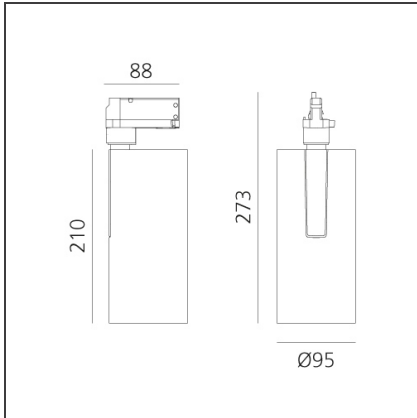

Vector Track 95 35W 24° 3000K Undimmable White

IP20 

DESIGN BY

Carlotta de Bevilacqua

DESCRIPTION

Three sizes with three different beam angles each (spot, flood, wide flood) obtained by means of refractive or hybrid optical units. Vector 55 track DALI zoom optic (22°-32°). Junction arm integrated in the spotlight's body to keep the barycentre aligned with the track and prevent any imbalance in possible suspension versions of the track. The junction allows 360° rotation and 90° tilting for maximum emission adjustment freedom. Vector 95 available only in track version. Version with compact 4-conductor (3p+n) adapter with hidden LED driver and not-dimmable phase selector.

TECHNICAL DRAWINGS

FEATURES

Article Code:	AN20201	Series:	Indoor, 2018 Artemide Collection
Colour:	White		
Installation:	Projector, Track		
Environment:	Indoor		

DIMENSIONS

Height:	cm 27.3
Inclination:	-90+90
Rotation:	cm 360

INCLUDED SOURCES

Category:	LED	Color temperature (K):	3000K
Number:	1	CRI:	90
Watt:	35W		
Type:	0		
Class:	A		

LUMINAIRE

Watt:	35W	Delivered lumens output (lm):	3122lm
		CCT:	3000K
		CRI:	90

Notes

220/240Vac 50/60Hz Electronic ballast included.