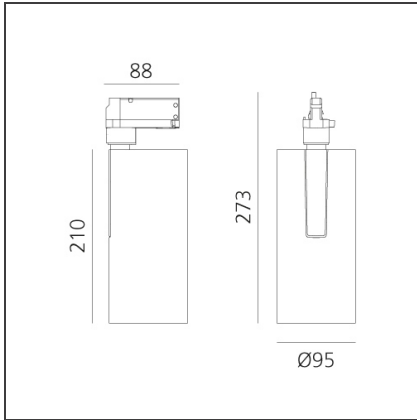

Vector Track 95 35W 24° 3000K Undimmable Brushed silver

IP20 

DESIGN BY

Carlotta de Bevilacqua

DESCRIPTION

Three sizes with three different beam angles each (spot, flood, wide flood) obtained by means of refractive or hybrid optical units. Vector 55 track DALI zoom optic (22°-32°). Junction arm integrated in the spotlight's body to keep the barycentre aligned with the track and prevent any imbalance in possible suspension versions of the track. The junction allows 360° rotation and 90° tilting for maximum emission adjustment freedom. Vector 95 available only in track version. Version with compact 4-conductor (3p+n) adapter with hidden LED driver and not-dimmable phase selector.

TECHNICAL DRAWINGS

FEATURES

Article Code:	AN20215	Series:	Indoor, 2018 Artemide Collection
Colour:	Brushed silver		
Installation:	Projector, Track		
Environment:	Indoor		

DIMENSIONS

Height:	cm 27.3
Inclination:	-90+90
Rotation:	cm 360

INCLUDED SOURCES

Category:	LED	Color temperature (K):	3000K
Number:	1	CRI:	90
Watt:	35W		
Type:	0		
Class:	A		

LUMINAIRE

Watt:	35W	Delivered lumens output (lm):	3122lm
		CCT:	3000K
		CRI:	90

Notes

220/240Vac 50/60Hz Electronic ballast included.