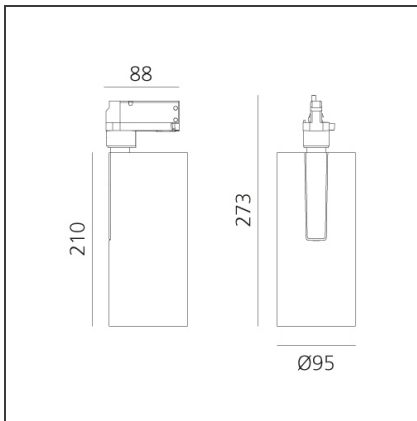

Vector Track 95 35W 24° 3000K Undimmable Brushed copper

IP20 

DESIGN BY

Carlotta de Bevilacqua

DESCRIPTION

Three sizes with three different beam angles each (spot, flood, wide flood) obtained by means of refractive or hybrid optical units. Vector 55 track DALI zoom optic (22°-32°). Junction arm integrated in the spotlight's body to keep the barycentre aligned with the track and prevent any imbalance in possible suspension versions of the track. The junction allows 360° rotation and 90° tilting for maximum emission adjustment freedom. Vector 95 available only in track version. Version with compact 4-conductor (3p+n) adapter with hidden LED driver and not-dimmable phase selector.

TECHNICAL DRAWINGS

FEATURES

Article Code:	AN20218	Series:	Indoor, 2018
Colour:	Brushed copper		Artemide Collection
Installation:	Projector, Track		
Environment:	Indoor		

DIMENSIONS

Height:	cm 27.3
Inclination:	-90+90
Rotation:	cm 360

INCLUDED SOURCES

Category:	LED	Color temperature (K):	3000K
Number:	1	CRI:	90
Watt:	35W		
Type:	0		
Class:	A		

LUMINAIRE

Watt:	35W	Delivered lumens output (lm):	3122lm
		CCT:	3000K
		CRI:	90

Notes

220/240Vac 50/60Hz Electronic ballast included.