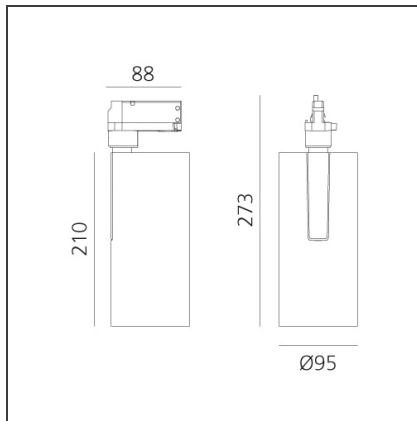

Vector Track 95 35W 24° 3000K Undimmable Brushed bronze

IP20 

DESIGN BY

Carlotta de Bevilacqua

DESCRIPTION

Three sizes with three different beam angles each (spot, flood, wide flood) obtained by means of refractive or hybrid optical units. Vector 55 track DALI zoom optic (22°-32°). Junction arm integrated in the spotlight's body to keep the barycentre aligned with the track and prevent any imbalance in possible suspension versions of the track. The junction allows 360° rotation and 90° tilting for maximum emission adjustment freedom. Vector 95 available only in track version. Version with compact 4-conductor (3p+n) adapter with hidden LED driver and not-dimmable phase selector.

TECHNICAL DRAWINGS

FEATURES

Article Code:	AN20220	Series:	Indoor, 2018 Artemide Collection
Colour:	Brushed bronze		
Installation:	Projector, Track		
Environment:	Indoor		

DIMENSIONS

Height:	cm 27.3
Inclination:	-90+90
Rotation:	cm 360

INCLUDED SOURCES

Category:	LED	Color temperature (K):	3000K
Number:	1	CRI:	90
Watt:	35W		
Type:	0		
Class:	A		

LUMINAIRE

Watt:	35W	Delivered lumens output (lm):	3122lm
		CCT:	3000K
		CRI:	90

Notes

220/240Vac 50/60Hz Electronic ballast included.