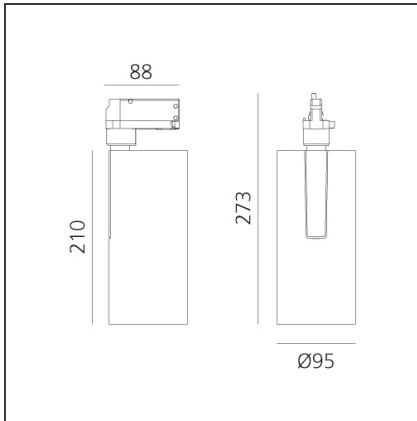

TECHNICAL DRAWINGS

FEATURES

Article Code:	AN20701	Series:	Indoor, 2018
Colour:	White		Artemide Collection
Installation:	Projector, Track		
Environment:	Indoor		

DIMENSIONS

Height:	cm 27.3
Inclination:	-90+90
Rotation:	cm 360

INCLUDED SOURCES

Category:	LED	Color temperature (K):	3000K
Number:	1	CRI:	90
Watt:	35W		
Type:	0		
Class:	A		

LUMINAIRE

Watt:	35W	Delivered lumens output (lm):	3122lm
		CCT:	3000K
		CRI:	90
		Dimmable Typology:	Dali

Notes

220/240Vac 50/60Hz Electronic ballast included.