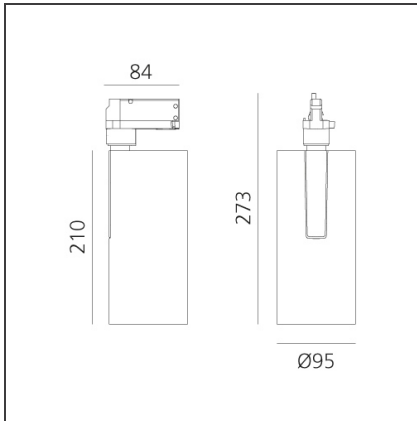

Vector Track 95 35W 24° 3000K DALI Eutrac Brushed silver

IP20 Dimmerable: + -

DESIGN BY

Carlotta de Bevilacqua

DESCRIPTION

Three sizes with three different beam angles each (spot, flood, wide flood) obtained by means of refractive or hybrid optical units. Vector 55 track DALI zoom optic (22°-32°). Junction arm integrated in the spotlight's body to keep the barycentre aligned with the track and prevent any imbalance in possible suspension versions of the track. The junction allows 360° rotation and 90° tilting for maximum emission adjustment freedom. Vector 95 available only in track version. Version with compact 4-conductor (3p+n) adapter with hidden LED driver and not-dimmable phase selector.

TECHNICAL DRAWINGS

FEATURES

Article Code:	AN30715	Series:	Indoor, 2018
Colour:	Brushed silver		Artemide Collection
Installation:	Projector, Track		
Environment:	Indoor		

DIMENSIONS

Height:	cm 27.3
Inclination:	-90+90
Rotation:	cm 360

INCLUDED SOURCES

Category:	LED	Color temperature (K):	3000K
Number:	1	CRI:	90
Watt:	35W		
Type:	0		
Class:	A		

LUMINAIRE

Watt:	35W	Delivered lumens output (lm):	3122lm
		CCT:	3000K
		CRI:	90
		Dimmable Typology:	Dali