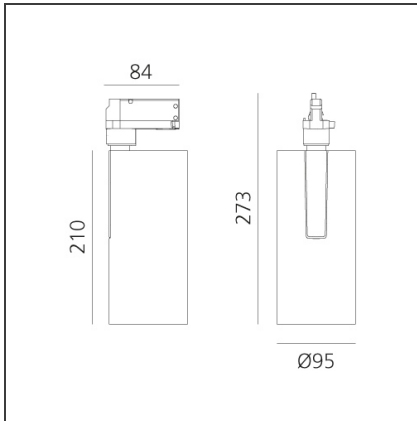

TECHNICAL DRAWINGS

FEATURES

Article Code:	AN30718	Series:	Indoor, 2018
Colour:	Brushed copper		Artemide Collection
Installation:	Projector, Track		
Environment:	Indoor		

DIMENSIONS

Height:	cm 27.3
Inclination:	-90+90
Rotation:	cm 360

INCLUDED SOURCES

Category:	LED	Color temperature (K):	3000K
Number:	1	CRI:	90
Watt:	35W		
Type:	0		
Class:	A		

LUMINAIRE

Watt:	35W	Delivered lumens output (lm):	3122lm
		CCT:	3000K
		CRI:	90
		Dimmable Typology:	Dali

Notes

220/240Vac 50/60Hz Electronic ballast included.