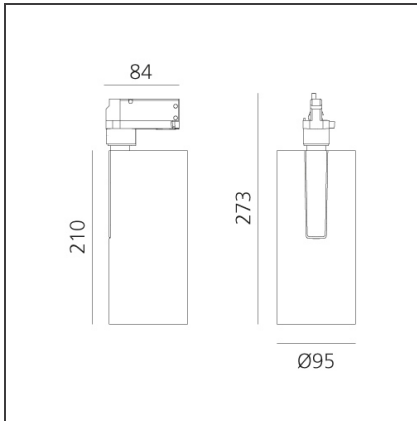

Vector Track 95 35W 24° 3000K DALI Eutrac Black

IP20 Dimmerable: +  -

DESIGN BY

Carlotta de Bevilacqua

DESCRIPTION

Three sizes with three different beam angles each (spot, flood, wide flood) obtained by means of refractive or hybrid optical units. Vector 55 track DALI zoom optic (22°-32°). Junction arm integrated in the spotlight's body to keep the barycentre aligned with the track and prevent any imbalance in possible suspension versions of the track. The junction allows 360° rotation and 90° tilting for maximum emission adjustment freedom. Vector 95 available only in track version. Version with compact 4-conductor (3p+n) adapter with hidden LED driver and not-dimmable phase selector.

TECHNICAL DRAWINGS

FEATURES

Article Code:	AN30704	Series:	Indoor, 2018
Colour:	Black		Artemide Collection
Installation:	Projector, Track		
Environment:	Indoor		

DIMENSIONS

Height:	cm 27.3
Inclination:	-90+90
Rotation:	cm 360

INCLUDED SOURCES

Category:	LED	Color temperature (K):	3000K
Number:	1	CRI:	90
Watt:	35W		
Type:	0		
Class:	A		

LUMINAIRE

Watt:	35W	Delivered lumens output (lm):	3122lm
		CCT:	3000K
		CRI:	90
		Dimmable Typology:	Dali