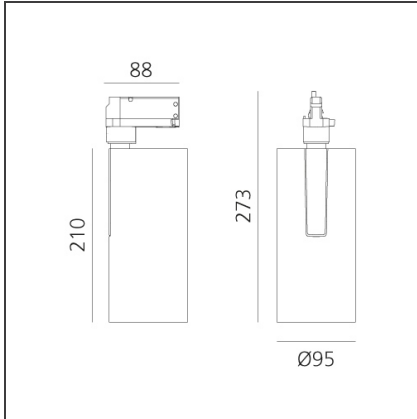

Vector Track 95 35W 24° 3000K DALI Brushed silver

IP20 Dimmerable: + -

DESIGN BY

Carlotta de Bevilacqua

DESCRIPTION

Three sizes with three different beam angles each (spot, flood, wide flood) obtained by means of refractive or hybrid optical units. Vector 55 track DALI zoom optic (22°-32°). Junction arm integrated in the spotlight's body to keep the barycentre aligned with the track and prevent any imbalance in possible suspension versions of the track. The junction allows 360° rotation and 90° tilting for maximum emission adjustment freedom. Vector 95 available only in track version. Version with compact 4-conductor (3p+n) adapter with hidden LED driver and not-dimmable phase selector.

TECHNICAL DRAWINGS

FEATURES

Article Code:	AN20715	Series:	Indoor, 2018
Colour:	Brushed silver		Artemide Collection
Installation:	Projector, Track		
Environment:	Indoor		

DIMENSIONS

Height:	cm 27.3
Inclination:	-90+90
Rotation:	cm 360

INCLUDED SOURCES

Category:	LED	Color temperature (K):	3000K
Number:	1	CRI:	90
Watt:	35W		
Type:	0		
Class:	A		

LUMINAIRE

Watt:	35W	Delivered lumens output (lm):	3122lm
		CCT:	3000K
		CRI:	90
		Dimmable Typology:	Dali