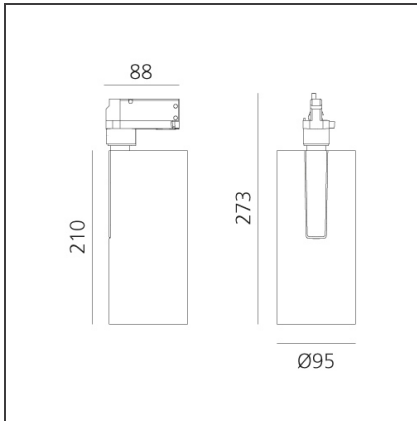

Vector Track 95 35W 24° 3000K DALI Brushed copper

IP20 Dimmerable: + -

DESIGN BY

Carlotta de Bevilacqua

DESCRIPTION

Three sizes with three different beam angles each (spot, flood, wide flood) obtained by means of refractive or hybrid optical units. Vector 55 track DALI zoom optic (22°-32°). Junction arm integrated in the spotlight's body to keep the barycentre aligned with the track and prevent any imbalance in possible suspension versions of the track. The junction allows 360° rotation and 90° tilting for maximum emission adjustment freedom. Vector 95 available only in track version. Version with compact 4-conductor (3p+n) adapter with hidden LED driver and not-dimmable phase selector.

TECHNICAL DRAWINGS

FEATURES

Article Code:	AN20718	Series:	Indoor, 2018
Colour:	Brushed copper		Artemide Collection
Installation:	Projector, Track		
Environment:	Indoor		

DIMENSIONS

Height:	cm 27.3
Inclination:	-90+90
Rotation:	cm 360

INCLUDED SOURCES

Category:	LED	Color temperature (K):	3000K
Number:	1	CRI:	90
Watt:	35W		
Type:	0		
Class:	A		

LUMINAIRE

Watt:	35W	Delivered lumens output (lm):	3122lm
		CCT:	3000K
		CRI:	90
		Dimmable Typology:	Dali