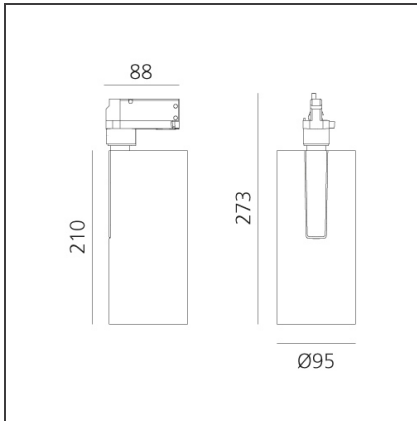

Vector Track 95 35W 24° 3000K DALI Brushed bronze

IP20 Dimmerable: + -

DESIGN BY

Carlotta de Bevilacqua

DESCRIPTION

Three sizes with three different beam angles each (spot, flood, wide flood) obtained by means of refractive or hybrid optical units. Vector 55 track DALI zoom optic (22°-32°). Junction arm integrated in the spotlight's body to keep the barycentre aligned with the track and prevent any imbalance in possible suspension versions of the track. The junction allows 360° rotation and 90° tilting for maximum emission adjustment freedom. Vector 95 available only in track version. Version with compact 4-conductor (3p+n) adapter with hidden LED driver and not-dimmable phase selector.

TECHNICAL DRAWINGS

FEATURES

Article Code:	AN20720	Series:	Indoor, 2018
Colour:	Brushed bronze		Artemide Collection
Installation:	Projector, Track		
Environment:	Indoor		

DIMENSIONS

Height:	cm 27.3
Inclination:	-90+90
Rotation:	cm 360

INCLUDED SOURCES

Category:	LED	Color temperature (K):	3000K
Number:	1	CRI:	90
Watt:	35W		
Type:	0		
Class:	A		

LUMINAIRE

Watt:	35W	Delivered lumens output (lm):	3122lm
		CCT:	3000K
		CRI:	90
		Dimmable Typology:	Dali