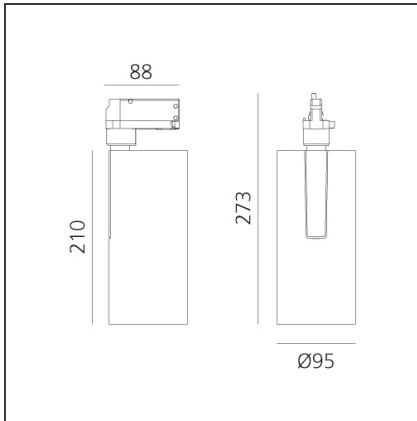

Vector Track 95 35W 24° 3000K DALI Black

IP20 Dimmerable: + -

DESIGN BY

Carlotta de Bevilacqua

DESCRIPTION

Three sizes with three different beam angles each (spot, flood, wide flood) obtained by means of refractive or hybrid optical units. Vector 55 track DALI zoom optic (22°-32°). Junction arm integrated in the spotlight's body to keep the barycentre aligned with the track and prevent any imbalance in possible suspension versions of the track. The junction allows 360° rotation and 90° tilting for maximum emission adjustment freedom. Vector 95 available only in track version. Version with compact 4-conductor (3p+n) adapter with hidden LED driver and not-dimmable phase selector.

TECHNICAL DRAWINGS

FEATURES

Article Code:	AN20704	Series:	Indoor, 2018
Colour:	Black		Artemide Collection
Installation:	Projector, Track		
Environment:	Indoor		

DIMENSIONS

Height:	cm 27.3
Inclination:	-90+90
Rotation:	cm 360

INCLUDED SOURCES

Category:	LED	Color temperature (K):	3000K
Number:	1	CRI:	90
Watt:	35W		
Type:	0		
Class:	A		

LUMINAIRE

Watt:	35W	Delivered lumens output (lm):	3122lm
		CCT:	3000K
		CRI:	90
		Dimmable Typology:	Dali