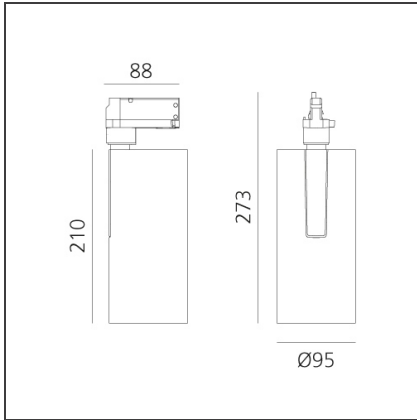

Vector Track 95 35W 24° 2700K Undimmable White

IP20 

DESIGN BY

Carlotta de Bevilacqua

DESCRIPTION

Three sizes with three different beam angles each (spot, flood, wide flood) obtained by means of refractive or hybrid optical units. Vector 55 track DALI zoom optic (22°-32°). Junction arm integrated in the spotlight's body to keep the barycentre aligned with the track and prevent any imbalance in possible suspension versions of the track. The junction allows 360° rotation and 90° tilting for maximum emission adjustment freedom. Vector 95 available only in track version. Version with compact 4-conductor (3p+n) adapter with hidden LED driver and not-dimmable phase selector.

TECHNICAL DRAWINGS

FEATURES

Article Code:	AN21201	Series:	Indoor, 2018 Artemide Collection
Colour:	White		
Installation:	Projector, Track		
Environment:	Indoor		

DIMENSIONS

Height:	cm 27.3
Inclination:	-90+90
Rotation:	cm 360

INCLUDED SOURCES

Category:	LED	Color temperature (K):	2700K
Number:	1		
Watt:	35W		
Type:	0		

LUMINAIRE

Watt:	35W	Delivered lumens output (lm):	3122lm
		CCT:	2700K
		CRI:	90

Notes

220/240Vac 50/60Hz Electronic ballast included.