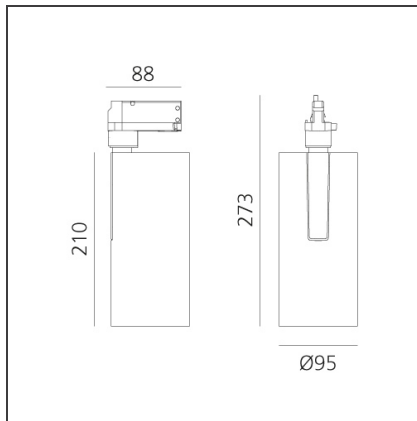

Vector Track 95 35W 24° 2700K Undimmable Brushed silver

IP20 

DESIGN BY

Carlotta de Bevilacqua

DESCRIPTION

Three sizes with three different beam angles each (spot, flood, wide flood) obtained by means of refractive or hybrid optical units. Vector 55 track DALI zoom optic (22°-32°). Junction arm integrated in the spotlight's body to keep the barycentre aligned with the track and prevent any imbalance in possible suspension versions of the track. The junction allows 360° rotation and 90° tilting for maximum emission adjustment freedom. Vector 95 available only in track version. Version with compact 4-conductor (3p+n) adapter with hidden LED driver and not-dimmable phase selector.

TECHNICAL DRAWINGS

FEATURES

Article Code:	AN21215	Series:	Indoor, 2018
Colour:	Brushed silver		Artemide Collection
Installation:	Projector, Track		
Environment:	Indoor		

DIMENSIONS

Height:	cm 27.3
Inclination:	-90+90
Rotation:	cm 360

INCLUDED SOURCES

Category:	LED	Color temperature (K):	2700K
Number:	1		
Watt:	35W		
Type:	0		

LUMINAIRE

Watt:	35W	Delivered lumens output (lm):	3122lm
		CCT:	2700K
		CRI:	90

Notes

220/240Vac 50/60Hz Electronic ballast included.