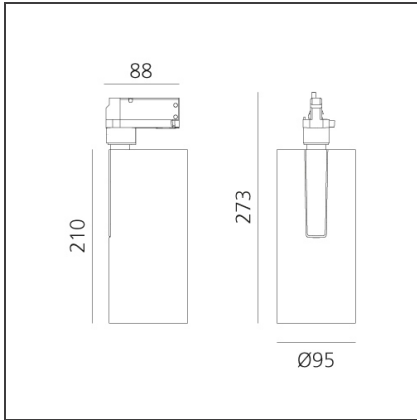

Vector Track 95 35W 24° 2700K Undimmable Brushed copper

IP20 

DESIGN BY

Carlotta de Bevilacqua

DESCRIPTION

Three sizes with three different beam angles each (spot, flood, wide flood) obtained by means of refractive or hybrid optical units. Vector 55 track DALI zoom optic (22°-32°). Junction arm integrated in the spotlight's body to keep the barycentre aligned with the track and prevent any imbalance in possible suspension versions of the track. The junction allows 360° rotation and 90° tilting for maximum emission adjustment freedom. Vector 95 available only in track version. Version with compact 4-conductor (3p+n) adapter with hidden LED driver and not-dimmable phase selector.

TECHNICAL DRAWINGS

FEATURES

Article Code:	AN21218	Series:	Indoor, 2018 Artemide Collection
Colour:	Brushed copper		
Installation:	Projector, Track		
Environment:	Indoor		

DIMENSIONS

Height:	cm 27.3
Inclination:	-90+90
Rotation:	cm 360

INCLUDED SOURCES

Category:	LED	Color temperature (K):	2700K
Number:	1		
Watt:	35W		
Type:	0		

LUMINAIRE

Watt:	35W	Delivered lumens output (lm):	3122lm
		CCT:	2700K
		CRI:	90

Notes

220/240Vac 50/60Hz Electronic ballast included.