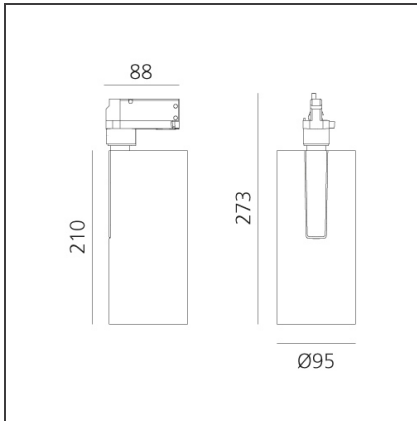

Vector Track 95 35W 24° 2700K DALI White

IP20 Dimmerable: + -

DESIGN BY

Carlotta de Bevilacqua

DESCRIPTION

Three sizes with three different beam angles each (spot, flood, wide flood) obtained by means of refractive or hybrid optical units. Vector 55 track DALI zoom optic (22°-32°). Junction arm integrated in the spotlight's body to keep the barycentre aligned with the track and prevent any imbalance in possible suspension versions of the track. The junction allows 360° rotation and 90° tilting for maximum emission adjustment freedom. Vector 95 available only in track version. Version with compact 4-conductor (3p+n) adapter with hidden LED driver and not-dimmable phase selector.

TECHNICAL DRAWINGS

FEATURES

Article Code:	AN21701	Series:	Indoor, 2018
Colour:	White		Artemide Collection
Installation:	Projector, Track		
Environment:	Indoor		

DIMENSIONS

Height:	cm 27.3
Inclination:	-90+90
Rotation:	cm 360

INCLUDED SOURCES

Category:	LED	Color temperature (K):	2700K
Number:	1		
Watt:	35W		
Type:	0		

LUMINAIRE

Watt:	35W	Delivered lumens output (lm):	3122lm
		CCT:	2700K
		CRI:	90
		Dimmable Typology:	Dali

Notes