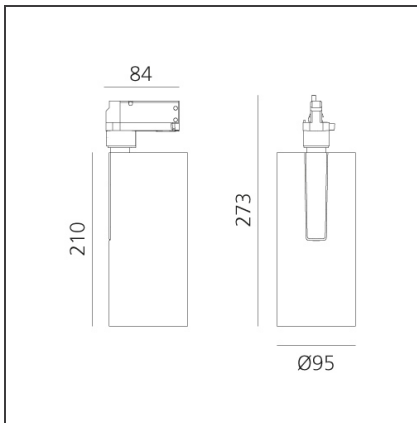

Vector Track 95 35W 24° 2700K DALI Eutrac White

IP20 Dimmerable: + -

DESIGN BY

Carlotta de Bevilacqua

DESCRIPTION

Three sizes with three different beam angles each (spot, flood, wide flood) obtained by means of refractive or hybrid optical units. Vector 55 track DALI zoom optic (22°-32°). Junction arm integrated in the spotlight's body to keep the barycentre aligned with the track and prevent any imbalance in possible suspension versions of the track. The junction allows 360° rotation and 90° tilting for maximum emission adjustment freedom. Vector 95 available only in track version. Version with compact 4-conductor (3p+n) adapter with hidden LED driver and not-dimmable phase selector.

TECHNICAL DRAWINGS

FEATURES

Article Code:	AN31701	Series:	Indoor, 2018
Colour:	White		Artemide Collection
Installation:	Projector, Track		
Environment:	Indoor		

DIMENSIONS

Height:	cm 27.3
Inclination:	-90+90
Rotation:	cm 360

INCLUDED SOURCES

Category:	LED	Color temperature (K):	2700K
Number:	1		
Watt:	35W		
Type:	0		

LUMINAIRE

Watt:	35W	Delivered lumens output (lm):	3122lm
		CCT:	2700K
		CRI:	90
		Dimmable Typology:	Dali

Notes