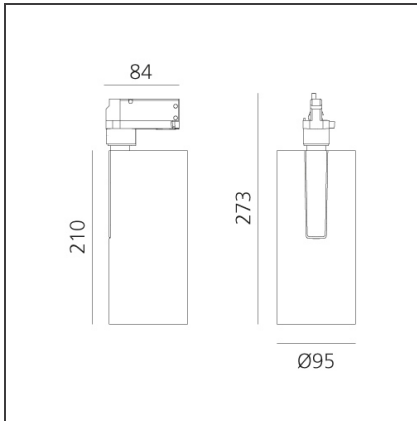

TECHNICAL DRAWINGS

FEATURES

Article Code:	AN31715	Series:	Indoor, 2018
Colour:	Brushed silver		Artemide Collection
Installation:	Projector, Track		
Environment:	Indoor		

DIMENSIONS

Height:	cm 27.3
Inclination:	-90+90
Rotation:	cm 360

INCLUDED SOURCES

Category:	LED	Color temperature (K):	2700K
Number:	1		
Watt:	35W		
Type:	0		

LUMINAIRE

Watt:	35W	Delivered lumens output (lm):	3122lm
		CCT:	2700K
		CRI:	90
		Dimmable Typology:	Dali

Notes

220/240Vac 50/60Hz Electronic ballast included.