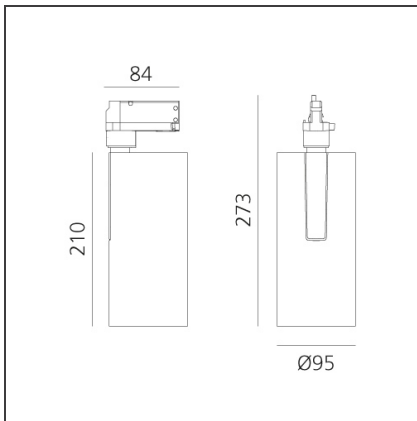

Vector Track 95 35W 24° 2700K DALI Eutrac Brushed copper

IP20 Dimmerable: + -

DESIGN BY

Carlotta de Bevilacqua

DESCRIPTION

Three sizes with three different beam angles each (spot, flood, wide flood) obtained by means of refractive or hybrid optical units. Vector 55 track DALI zoom optic (22°-32°). Junction arm integrated in the spotlight's body to keep the barycentre aligned with the track and prevent any imbalance in possible suspension versions of the track. The junction allows 360° rotation and 90° tilting for maximum emission adjustment freedom. Vector 95 available only in track version. Version with compact 4-conductor (3p+n) adapter with hidden LED driver and not-dimmable phase selector.

TECHNICAL DRAWINGS

FEATURES

Article Code:	AN31718	Series:	Indoor, 2018
Colour:	Brushed copper		Artemide Collection
Installation:	Projector, Track		
Environment:	Indoor		

DIMENSIONS

Height:	cm 27.3
Inclination:	-90+90
Rotation:	cm 360

INCLUDED SOURCES

Category:	LED	Color temperature (K):	2700K
Number:	1		
Watt:	35W		
Type:	0		

LUMINAIRE

Watt:	35W	Delivered lumens output (lm):	3122lm
		CCT:	2700K
		CRI:	90
		Dimmable Typology:	Dali

Notes