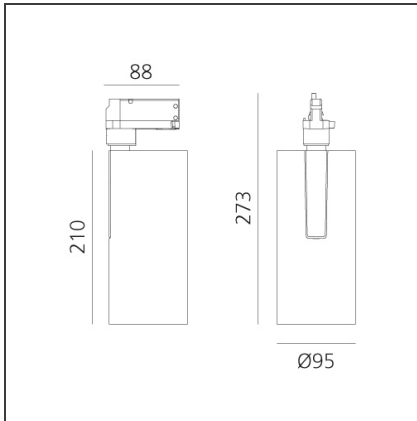

Vector Track 95 35W 24° 2700K DALI Brushed silver

IP20 Dimmerable: +  -

DESIGN BY

Carlotta de Bevilacqua

DESCRIPTION

Three sizes with three different beam angles each (spot, flood, wide flood) obtained by means of refractive or hybrid optical units. Vector 55 track DALI zoom optic (22°-32°). Junction arm integrated in the spotlight's body to keep the barycentre aligned with the track and prevent any imbalance in possible suspension versions of the track. The junction allows 360° rotation and 90° tilting for maximum emission adjustment freedom. Vector 95 available only in track version. Version with compact 4-conductor (3p+n) adapter with hidden LED driver and not-dimmable phase selector.

TECHNICAL DRAWINGS

FEATURES

Article Code:	AN21715	Series:	Indoor, 2018
Colour:	Brushed silver		Artemide Collection
Installation:	Projector, Track		
Environment:	Indoor		

DIMENSIONS

Height:	cm 27.3
Inclination:	-90+90
Rotation:	cm 360

INCLUDED SOURCES

Category:	LED	Color temperature (K):	2700K
Number:	1		
Watt:	35W		
Type:	0		

LUMINAIRE

Watt:	35W	Delivered lumens output (lm):	3122lm
		CCT:	2700K
		CRI:	90
		Dimmable Typology:	Dali

Notes