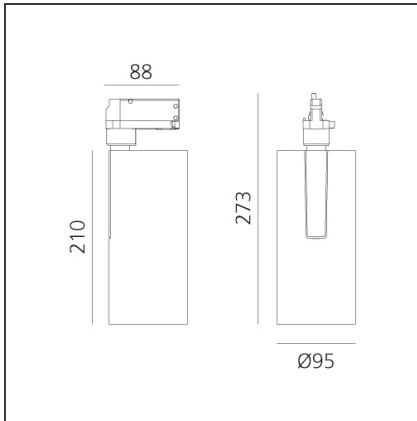

Vector Track 95 35W 24° 2700K DALI Brushed copper

IP20 Dimmerable: +  -

DESIGN BY

Carlotta de Bevilacqua

DESCRIPTION

Three sizes with three different beam angles each (spot, flood, wide flood) obtained by means of refractive or hybrid optical units. Vector 55 track DALI zoom optic (22°-32°). Junction arm integrated in the spotlight's body to keep the barycentre aligned with the track and prevent any imbalance in possible suspension versions of the track. The junction allows 360° rotation and 90° tilting for maximum emission adjustment freedom. Vector 95 available only in track version. Version with compact 4-conductor (3p+n) adapter with hidden LED driver and not-dimmable phase selector.

TECHNICAL DRAWINGS

FEATURES

Article Code:	AN21718	Series:	Indoor, 2018
Colour:	Brushed copper		Artemide Collection
Installation:	Projector, Track		
Environment:	Indoor		

DIMENSIONS

Height:	cm 27.3
Inclination:	-90+90
Rotation:	cm 360

INCLUDED SOURCES

Category:	LED	Color temperature (K):	2700K
Number:	1		
Watt:	35W		
Type:	0		

LUMINAIRE

Watt:	35W	Delivered lumens output (lm):	3122lm
		CCT:	2700K
		CRI:	90
		Dimmable Typology:	Dali

Notes