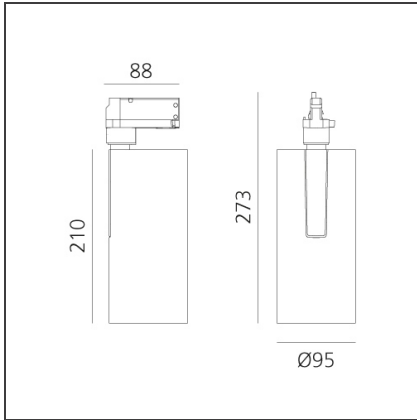

**Vector Track 95 35W 16° 4000K Undimmable White**

IP20 

**DESIGN BY**

Carlotta de Bevilacqua

**DESCRIPTION**

Three sizes with three different beam angles each (spot, flood, wide flood) obtained by means of refractive or hybrid optical units. Vector 55 track DALI zoom optic (22°-32°). Junction arm integrated in the spotlight's body to keep the barycentre aligned with the track and prevent any imbalance in possible suspension versions of the track. The junction allows 360° rotation and 90° tilting for maximum emission adjustment freedom. Vector 95 available only in track version. Version with compact 4-conductor (3p+n) adapter with hidden LED driver and not-dimmable phase selector.

**TECHNICAL DRAWINGS**

**FEATURES**

<b>Article Code:</b>	AN25101	<b>Series:</b>	Indoor, 2018 Artemide Collection
<b>Colour:</b>	White		
<b>Installation:</b>	Projector, Track		
<b>Environment:</b>	Indoor		

**DIMENSIONS**

<b>Height:</b>	cm 27.3
<b>Inclination:</b>	-90+90
<b>Rotation:</b>	cm 360

**INCLUDED SOURCES**

<b>Category:</b>	LED	<b>Color temperature (K):</b>	4000K
<b>Number:</b>	1	<b>CRI:</b>	90
<b>Watt:</b>	35W		
<b>Type:</b>	0		
<b>Class:</b>	A		

**LUMINAIRE**

<b>Watt:</b>	35W	<b>Delivered lumens output (lm):</b>	3118lm
		<b>CCT:</b>	4000K
		<b>CRI:</b>	90

**Notes**

220/240Vac 50/60Hz Electronic ballast included.

**ACCESSORIES**

Adjustable  
dowsers  
M059910