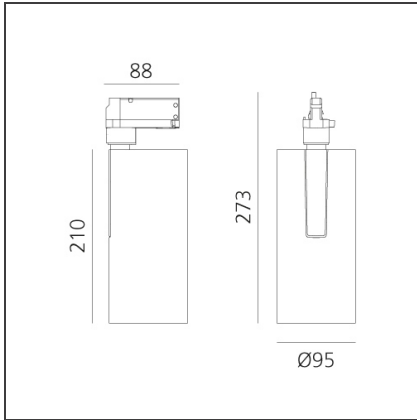

TECHNICAL DRAWINGS

FEATURES

Article Code:	AN25115	Series:	Indoor, 2018 Artemide Collection
Colour:	Brushed Silver		
Installation:	Projector, Track		
Environment:	Indoor		

DIMENSIONS

Height:	cm 27.3
Inclination:	-90+90
Rotation:	cm 360

INCLUDED SOURCES

Category:	LED	Color temperature (K):	4000K
Number:	1	CRI:	90
Watt:	35W		
Type:	0		
Class:	A		

LUMINAIRE

Watt:	35W	Delivered lumens output (lm):	3118lm
		CCT:	4000K
		CRI:	90

Notes

220/240Vac 50/60Hz Electronic ballast included.