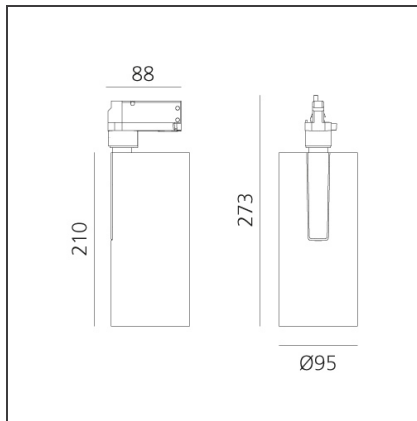

TECHNICAL DRAWINGS

FEATURES

Article Code:	AN25118	Series:	Indoor, 2018 Artemide Collection
Colour:	Brushed Copper		
Installation:	Projector, Track		
Environment:	Indoor		

DIMENSIONS

Height:	cm 27.3
Inclination:	-90+90
Rotation:	cm 360

INCLUDED SOURCES

Category:	LED	Color temperature (K):	4000K
Number:	1	CRI:	90
Watt:	35W		
Type:	0		
Class:	A		

LUMINAIRE

Watt:	35W	Delivered lumens output (lm):	3118lm
		CCT:	4000K
		CRI:	90

Notes

220/240Vac 50/60Hz Electronic ballast included.