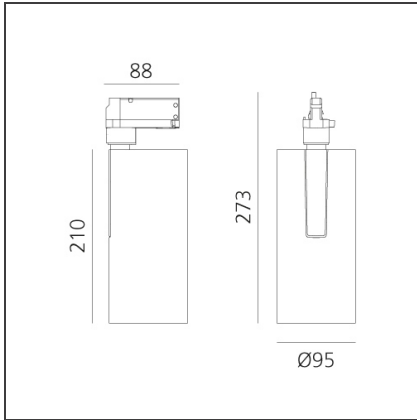

TECHNICAL DRAWINGS

FEATURES

Article Code:	AN25120	Series:	Indoor, 2018 Artemide Collection
Colour:	Brushed Bronze		
Installation:	Projector, Track		
Environment:	Indoor		

DIMENSIONS

Height:	cm 27.3
Inclination:	-90+90
Rotation:	cm 360

INCLUDED SOURCES

Category:	LED	Color temperature (K):	4000K
Number:	1	CRI:	90
Watt:	35W		
Type:	0		
Class:	A		

LUMINAIRE

Watt:	35W	Delivered lumens output (lm):	3118lm
		CCT:	4000K
		CRI:	90

Notes

220/240Vac 50/60Hz Electronic ballast included.