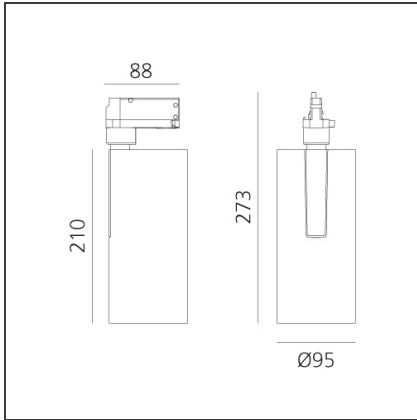

Vector Track 95 35W 16° 4000K Undimmable Black

IP20 

DESIGN BY

Carlotta de Bevilacqua

DESCRIPTION

Three sizes with three different beam angles each (spot, flood, wide flood) obtained by means of refractive or hybrid optical units. Vector 55 track DALI zoom optic (22°-32°). Junction arm integrated in the spotlight's body to keep the barycentre aligned with the track and prevent any imbalance in possible suspension versions of the track. The junction allows 360° rotation and 90° tilting for maximum emission adjustment freedom. Vector 95 available only in track version. Version with compact 4-conductor (3p+n) adapter with hidden LED driver and not-dimmable phase selector.

TECHNICAL DRAWINGS

FEATURES

Article Code:	AN25104	Series:	Indoor, 2018 Artemide Collection
Colour:	Black		
Installation:	Projector, Track		
Environment:	Indoor		

DIMENSIONS

Height:	cm 27.3
Inclination:	-90+90
Rotation:	cm 360

INCLUDED SOURCES

Category:	LED	Color temperature (K):	4000K
Number:	1	CRI:	90
Watt:	35W		
Type:	0		
Class:	A		

LUMINAIRE

Watt:	35W	Delivered lumens output (lm):	3118lm
		CCT:	4000K
		CRI:	90

Notes

220/240Vac 50/60Hz Electronic ballast included.