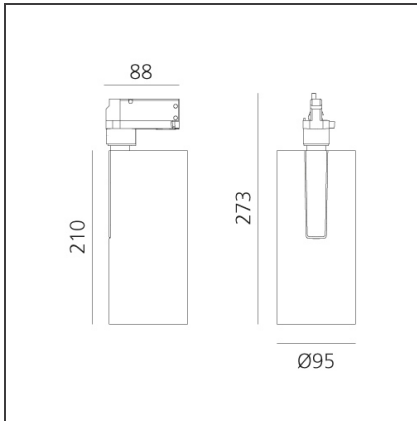

Vector Track 95 35W 16° 4000K DALI White

IP20 Dimmerable: + -

DESIGN BY

Carlotta de Bevilacqua

DESCRIPTION

Three sizes with three different beam angles each (spot, flood, wide flood) obtained by means of refractive or hybrid optical units. Vector 55 track DALI zoom optic (22°-32°). Junction arm integrated in the spotlight's body to keep the barycentre aligned with the track and prevent any imbalance in possible suspension versions of the track. The junction allows 360° rotation and 90° tilting for maximum emission adjustment freedom. Vector 95 available only in track version. Version with compact 4-conductor (3p+n) adapter with hidden LED driver and not-dimmable phase selector.

TECHNICAL DRAWINGS

FEATURES

Article Code:	AN25601	Series:	Indoor, 2018
Colour:	White		Artemide Collection
Installation:	Projector, Track		
Environment:	Indoor		

DIMENSIONS

Height:	cm 27.3
Inclination:	-90+90
Rotation:	cm 360

INCLUDED SOURCES

Category:	LED	Color temperature (K):	4000K
Number:	1	CRI:	90
Watt:	35W		
Type:	0		
Class:	A		

LUMINAIRE

Watt:	35W	Delivered lumens output (lm):	3118lm
		CCT:	4000K
		CRI:	90
		Dimmable Typology:	Dali