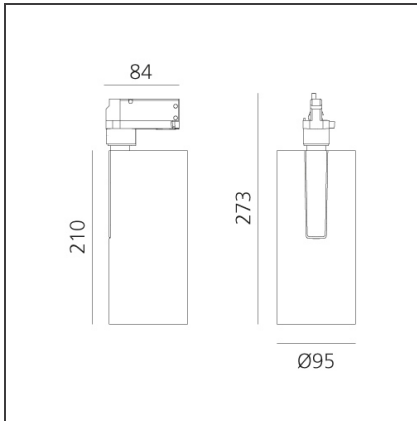

TECHNICAL DRAWINGS

FEATURES

Article Code:	AN35601	Series:	Indoor, 2018
Colour:	White		Artemide Collection
Installation:	Projector, Track		
Environment:	Indoor		

DIMENSIONS

Height:	cm 27.3
Inclination:	-90+90
Rotation:	cm 360

INCLUDED SOURCES

Category:	LED	Color temperature (K):	4000K
Number:	1	CRI:	90
Watt:	35W		
Type:	0		
Class:	A		

LUMINAIRE

Watt:	35W	Delivered lumens output (lm):	3118lm
		CCT:	4000K
		CRI:	90
		Dimmable Typology:	Dali

Notes

220/240Vac 50/60Hz Electronic ballast included.