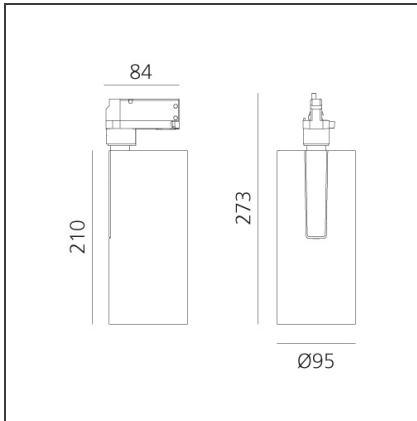

Vector Track 95 35W 16° 4000K DALI Eutrac Brushed Bronze

IP20 Dimmerable: + -

DESIGN BY

Carlotta de Bevilacqua

DESCRIPTION

Three sizes with three different beam angles each (spot, flood, wide flood) obtained by means of refractive or hybrid optical units. Vector 55 track DALI zoom optic (22°-32°). Junction arm integrated in the spotlight's body to keep the barycentre aligned with the track and prevent any imbalance in possible suspension versions of the track. The junction allows 360° rotation and 90° tilting for maximum emission adjustment freedom. Vector 95 available only in track version. Version with compact 4-conductor (3p+n) adapter with hidden LED driver and not-dimmable phase selector.

TECHNICAL DRAWINGS

FEATURES

Article Code:	AN35620	Series:	Indoor, 2018
Colour:	Brushed Bronze		Artemide Collection
Installation:	Projector, Track		
Environment:	Indoor		

DIMENSIONS

Height:	cm 27.3
Inclination:	-90+90
Rotation:	cm 360

INCLUDED SOURCES

Category:	LED	Color temperature (K):	4000K
Number:	1	CRI:	90
Watt:	35W		
Type:	0		
Class:	A		

LUMINAIRE

Watt:	35W	Delivered lumens output (lm):	3118lm
		CCT:	4000K
		CRI:	90
		Dimmable Typology:	Dali