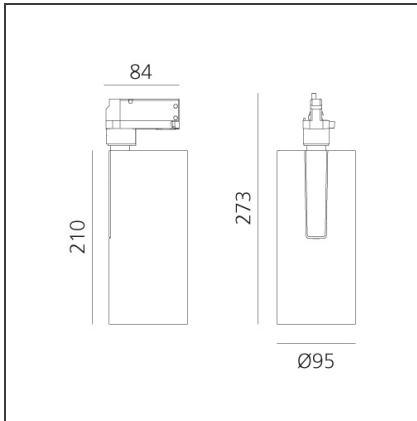

Vector Track 95 35W 16° 4000K DALI Eutrac Black

IP20 Dimmerable: +  -

DESIGN BY

Carlotta de Bevilacqua

DESCRIPTION

Three sizes with three different beam angles each (spot, flood, wide flood) obtained by means of refractive or hybrid optical units. Vector 55 track DALI zoom optic (22°-32°). Junction arm integrated in the spotlight's body to keep the barycentre aligned with the track and prevent any imbalance in possible suspension versions of the track. The junction allows 360° rotation and 90° tilting for maximum emission adjustment freedom. Vector 95 available only in track version. Version with compact 4-conductor (3p+n) adapter with hidden LED driver and not-dimmable phase selector.

TECHNICAL DRAWINGS

FEATURES

Article Code:	AN35604	Series:	Indoor, 2018
Colour:	Black		Artemide Collection
Installation:	Projector, Track		
Environment:	Indoor		

DIMENSIONS

Height:	cm 27.3
Inclination:	-90+90
Rotation:	cm 360

INCLUDED SOURCES

Category:	LED	Color temperature (K):	4000K
Number:	1	CRI:	90
Watt:	35W		
Type:	0		
Class:	A		

LUMINAIRE

Watt:	35W	Delivered lumens output (lm):	3118lm
		CCT:	4000K
		CRI:	90
		Dimmable Typology:	Dali